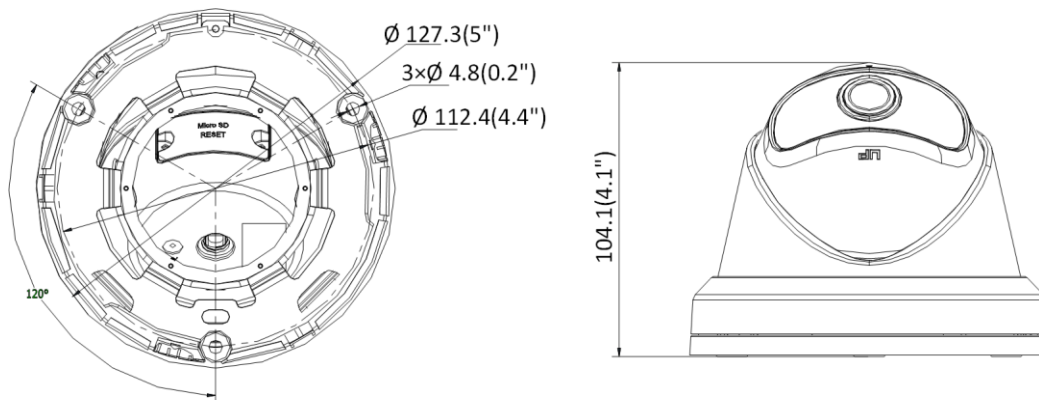

Safety	UL 60950-1, IEC 60950-1:2005 + Am 1:2009 + Am 2:2013, EN 60950-1:2005 + Am 1:2009 + Am 2:2013, IS 13252(Part 1):2010+A1:2013+A2:2015, IEC/EN 60950-1
Chemistry	2011/65/EU, 2012/19/EU, Regulation (EC) No 1907/2006

* Listed resolutions are only selectable options. It does not mean that all streams can work at their maximum resolution at the same time.

Available Model

DS-2CD2345G0P-I (1.68 mm)

Dimension

Unit: mm(inch)

Accessory